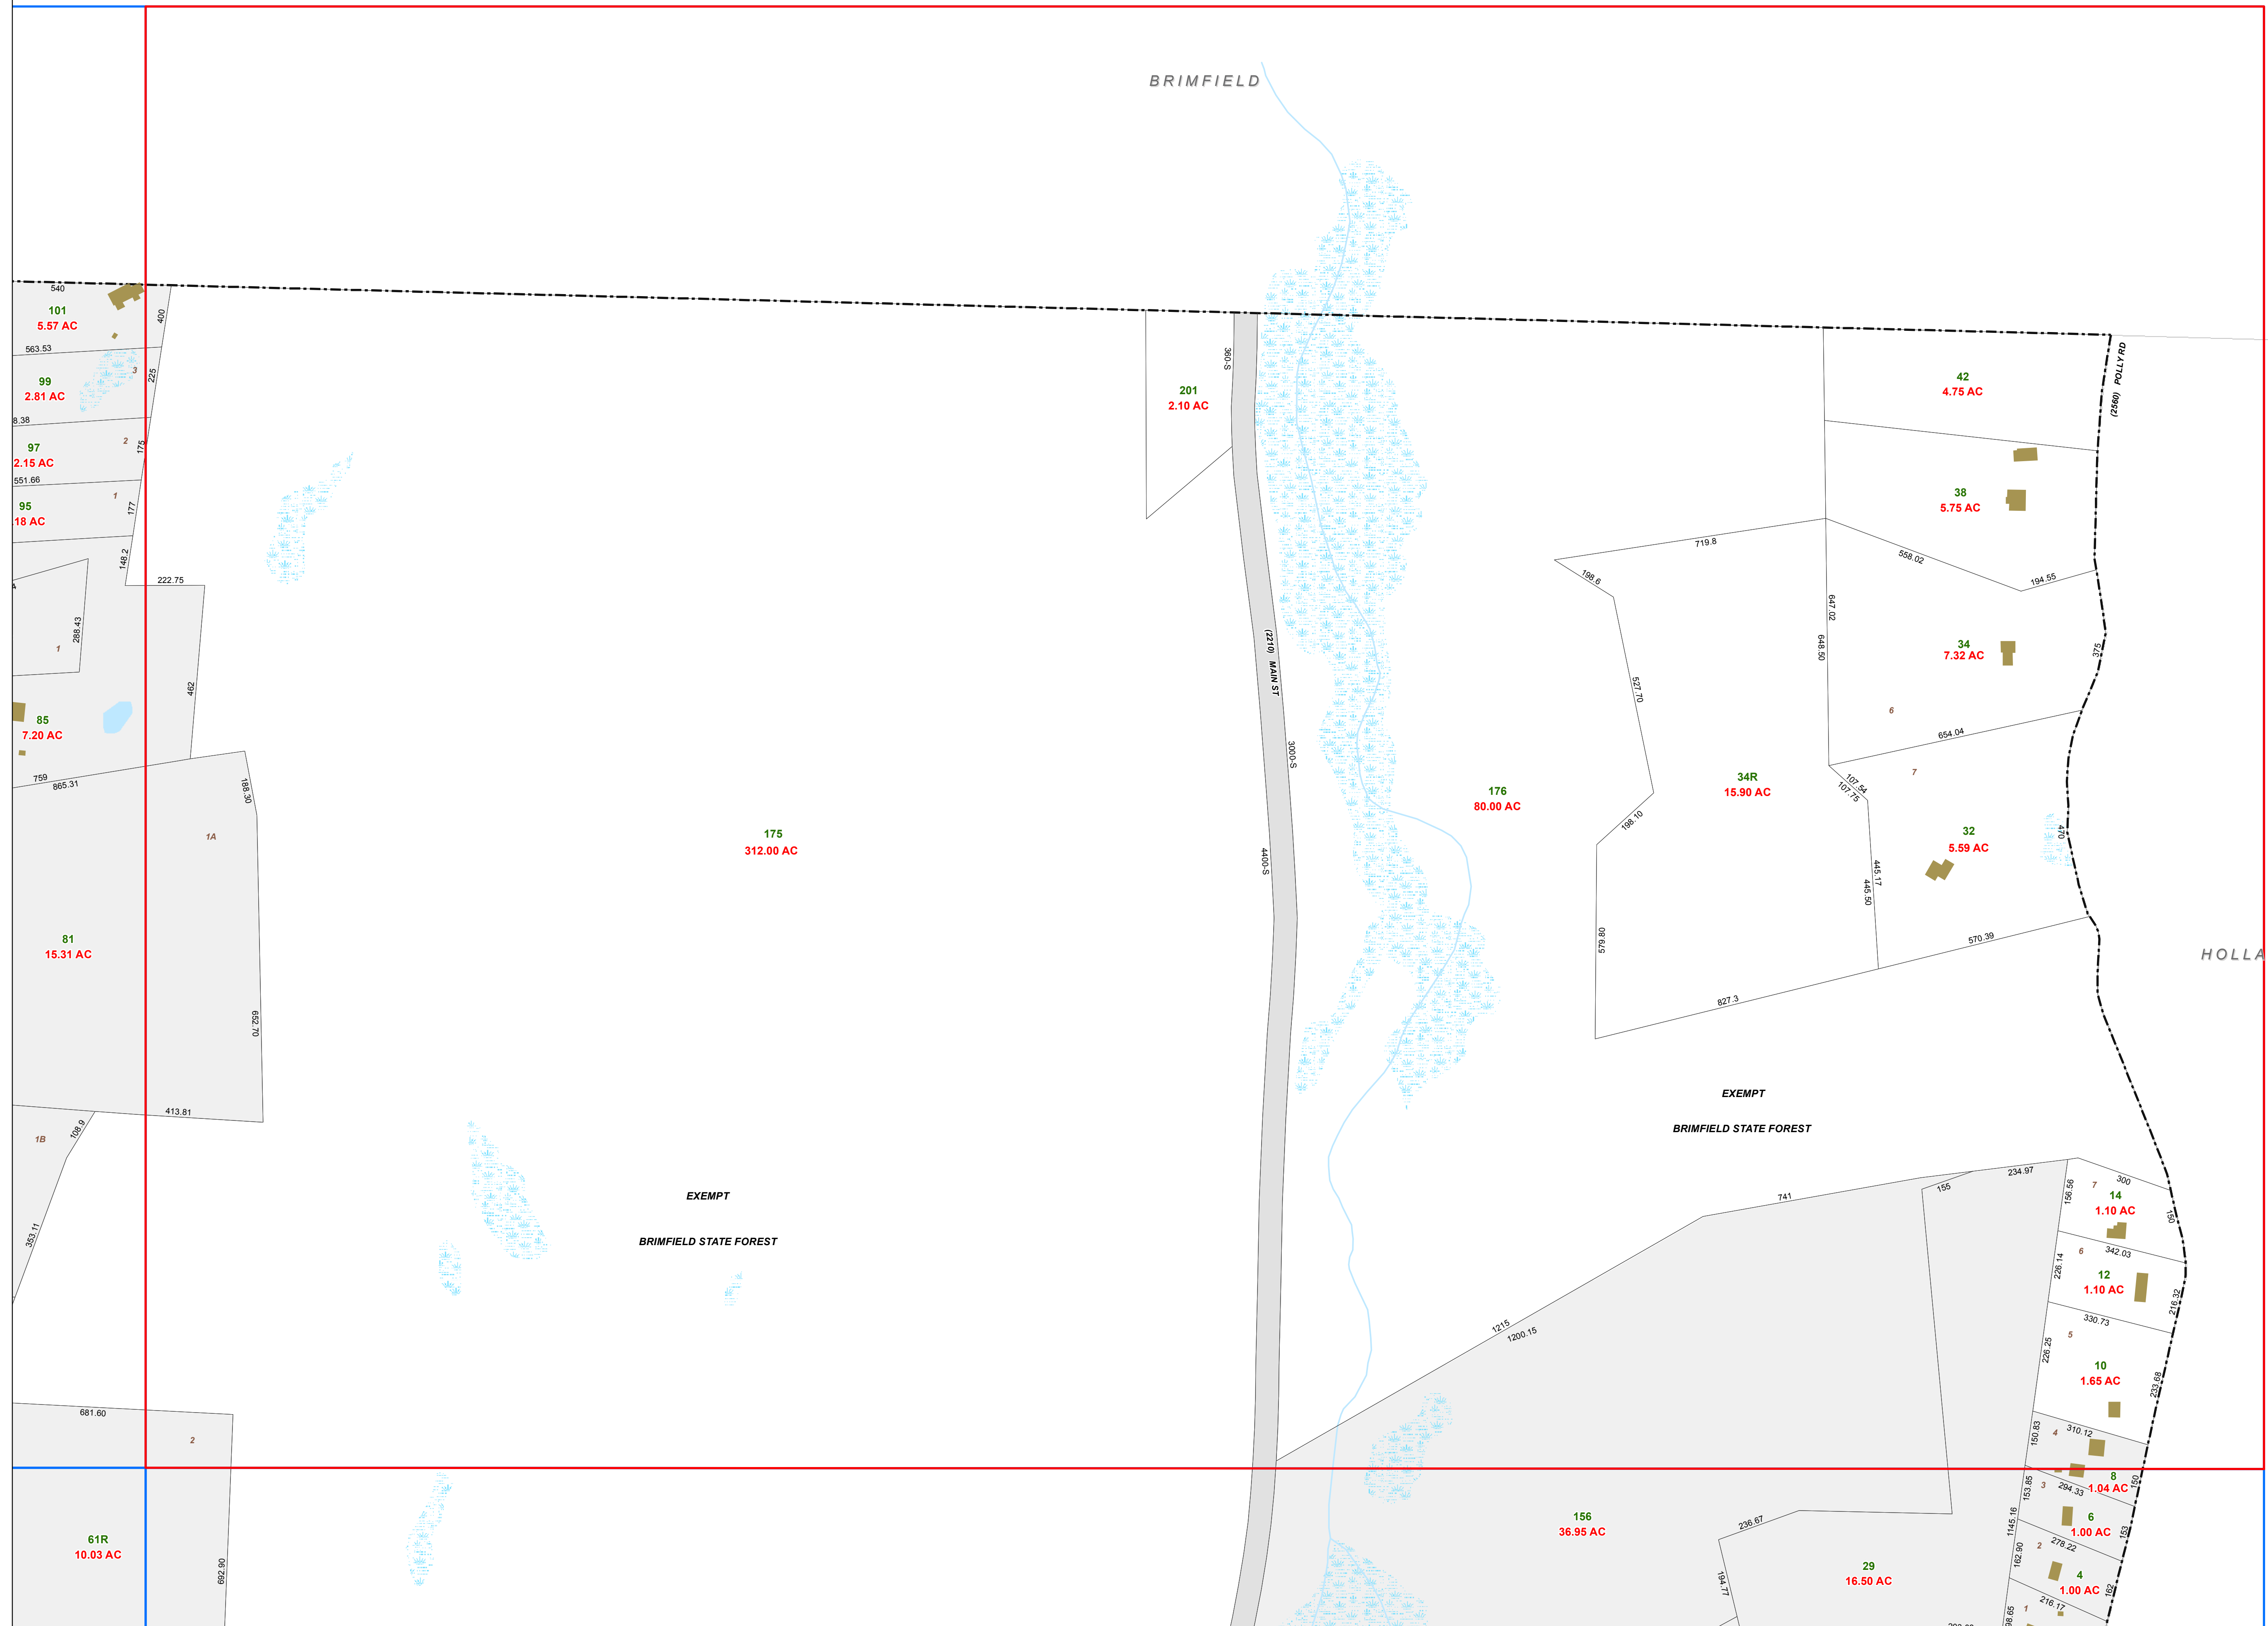

Town of Wales Massachusetts

Legend

- Parcels on Current Map
- Parcels on Other Maps
- Current Tax Map Boundary
- Other Tax Map Boundaries
- Easements
- Lot/Address Number
- Lot Size
- Subdivision Lot Number
- Lot Dimensions
- Historic Lines
- Tie Lines
- Buildings
- Wetlands

Disclaimer:

Map: 4
January 2015