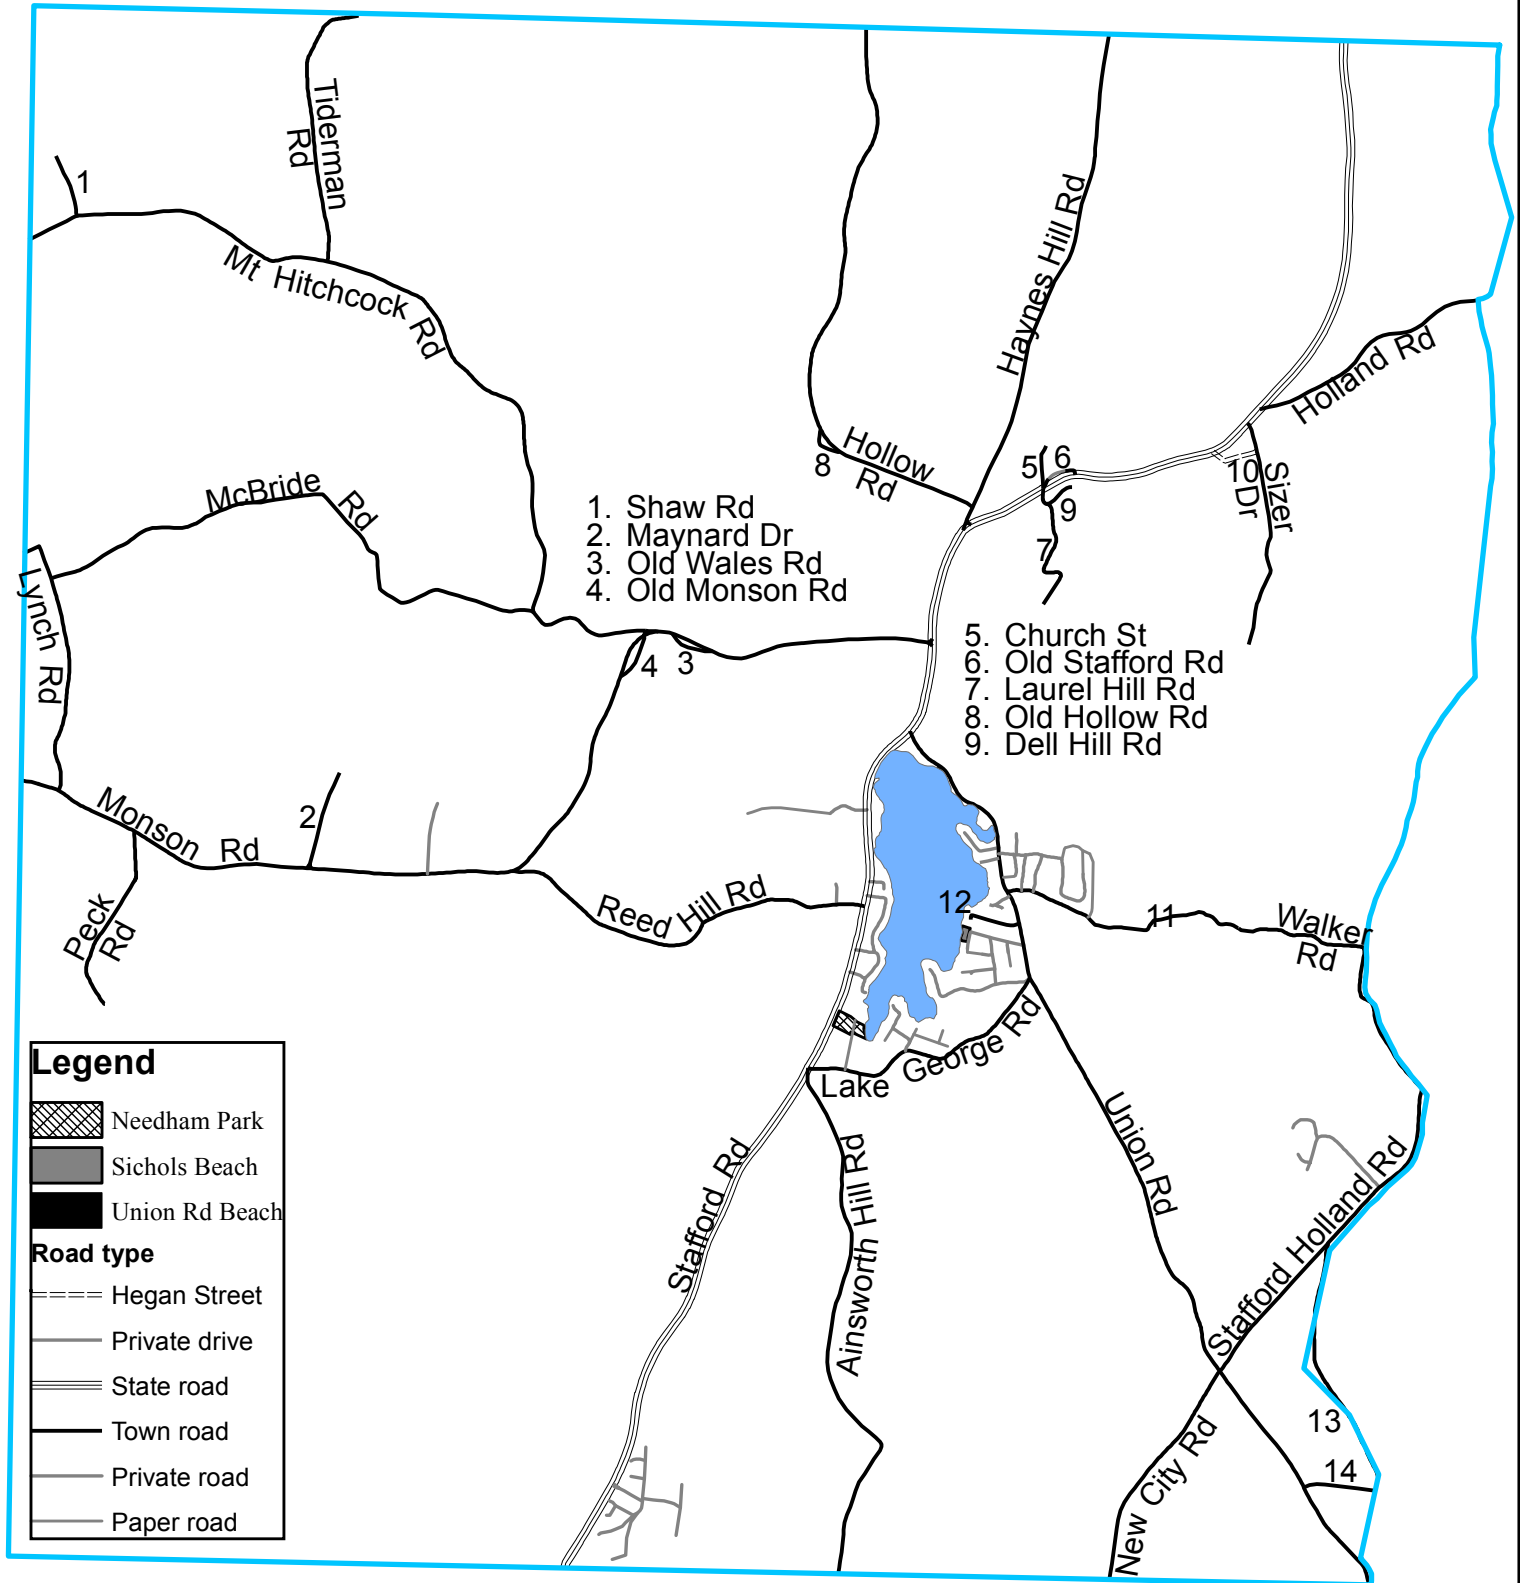

# DRAFT Town of Wales Official Map - labeled town roads

1. Shaw Rd
2. Maynard Dr
3. Old Wales Rd
4. Old Monson Rd

5. Church St
6. Old Stafford Rd
7. Laurel Hill Rd
8. Old Hollow Rd
9. Dell Hill Rd

10. Hegan St
11. Walker(jeep) Rd
12. Lake Shore Dr
13. Old County Rd
14. Mashapaug Rd